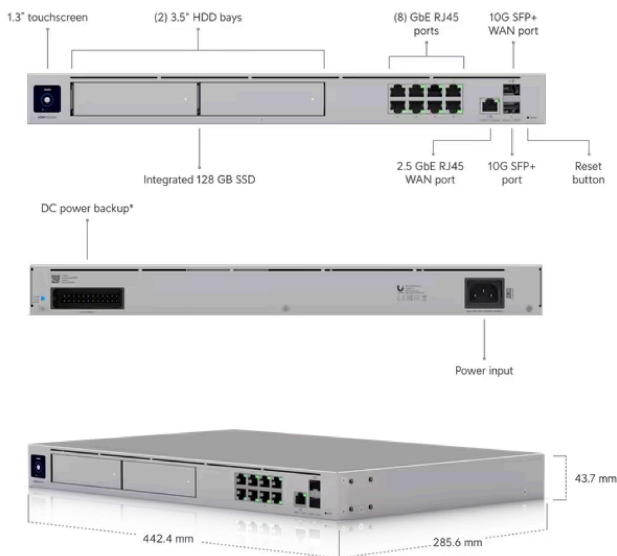

Tech Specs

UniFi UISP Branding

UniFi Cloud Gateways WiFi Switching Cloud Keys & Gateways Camera Security Door Access Power Tech New Integrations Accessories

UniFi Cloud Gateways > [Dream Machine Pro Max](#)

Datasheet

In The Box

Marketing Images

Installation Guide

*Requires UniFi Power Backup.